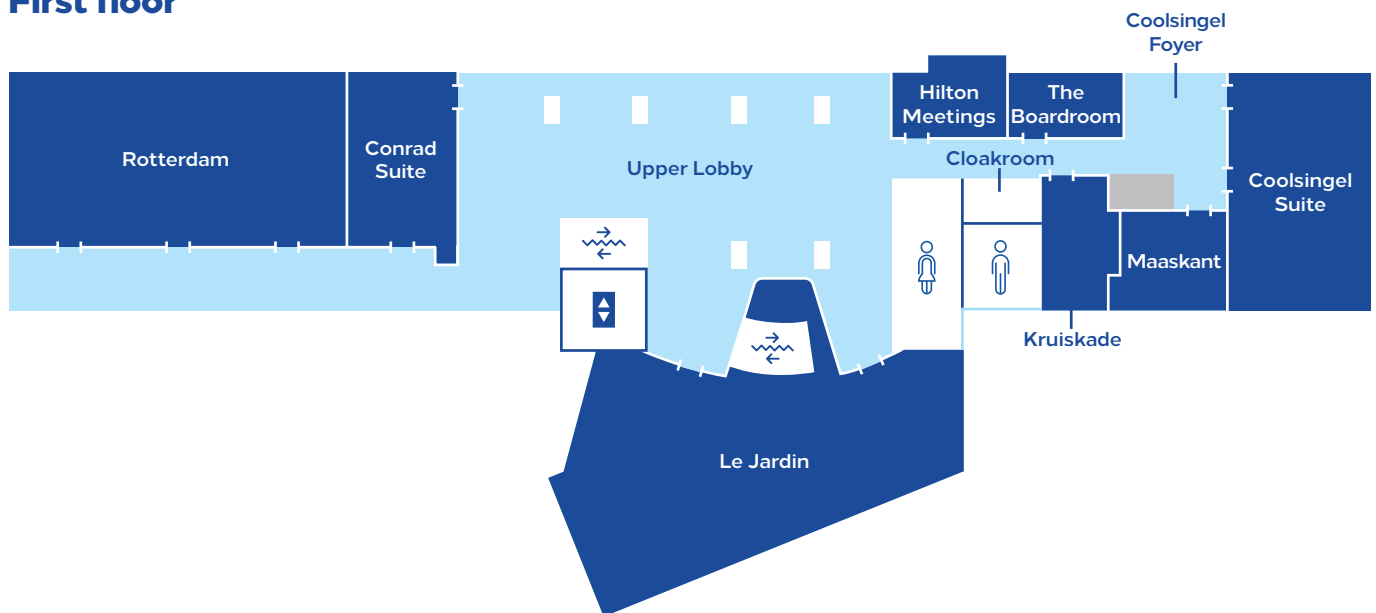

Conference And Event Rooms Capacity Chart

Name	Location	Area (Sq. M)	Length (M)	Width (M)	Height (M)	Theatre	Classroom	Cabaret Round Tables	U-Shape	Reception	Boardroom	Cabaret Half Moon Tables	Carre	Banquet
Le Jardin	Upper Lobby	393	29	15	3.75	325	186	200	51	350	60	200	60	250
Upper Lobby	Upper Lobby	490	42	15	3.5	-	-	-	-	350	-	-	-	-
Rotterdam	Upper Lobby	288	24	12	3.5	325	150	160	72	350	80	200	80	180
Conrad Suite	Upper Lobby	96	8	12	3.5	81	54	48	24	120	30	56	30	48
Coolsingel Suite	Upper Lobby	155	16	10	3.4	110	62	48	48	100	61	77	54	90
Maaskant	Upper Lobby	48	8	6	3	41	28	28	20	30	18	35	24	24
Kruiskade	Upper Lobby	36	9	4	3	-	-	-	-	-	20	-	-	-
The Boardroom	Upper Lobby	27	7	4	3	-	-	-	-	-	16	-	-	-

FLOOR MAPS KEY

- Meeting/Conference Rooms
- Foyer/Public Space
- Private
- Amenities

First floor